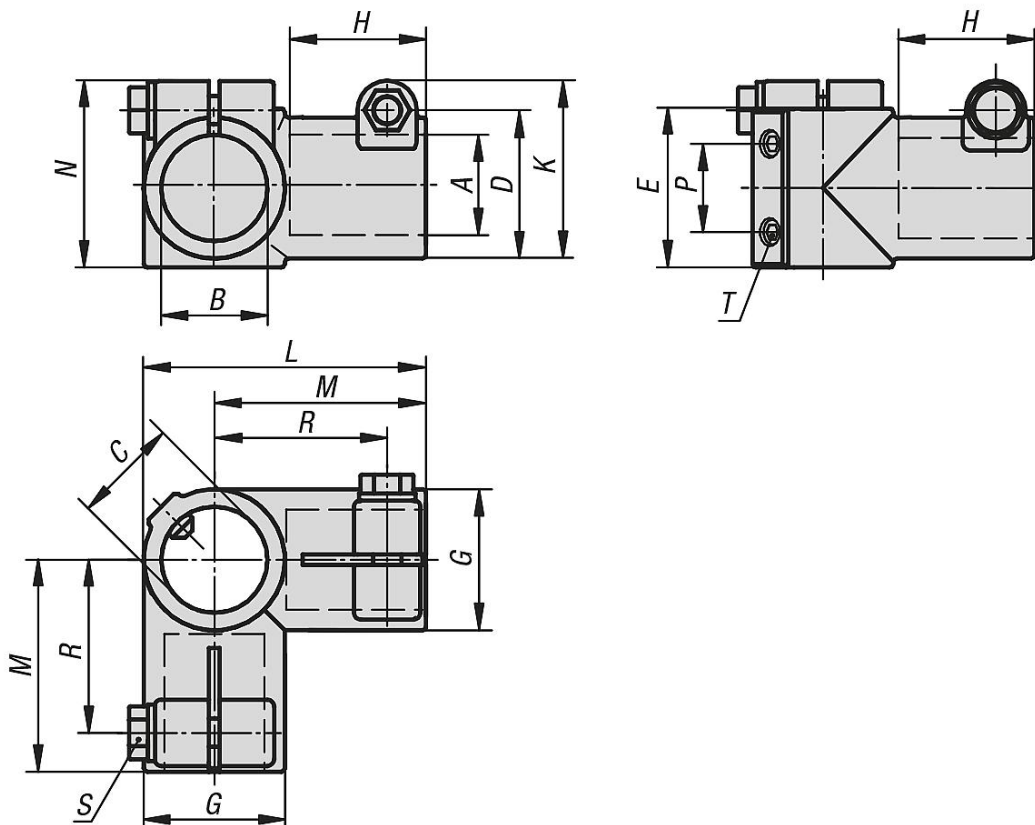

Tube clamps right-angle aluminium

Item description/product images

Description

Material:

Cast aluminium.
Screws and nuts steel.

Version:

Vibratory ground.
Screws and nuts electro zinc-plated.

On request:

Clamping levers for tightening and other diameters.

Accessory:

- Round and square tubes K0493

Tube clamps right-angle aluminium

Item description/product images

Drawings

Overview of items

Tube clamps right-angle, aluminium

Tube clamps right-angle aluminium

Overview of items

Order No.	A	B	C	D	E	G	H	K	L	M	N	P	R	S	T
K0476.530	30,1	30,1	30,1	40	45	40	38	51	80	60	53	25	49	M8x25	M8x15
K0476.540	40,15	40,15	40,15	56	60	56	58	71	116	88	73	35	70	M10x30	M8x10
K0476.550	50,22	50,22	50,22	66	70	66	70	78	136	108	80	40	90	M10x35	M10x15