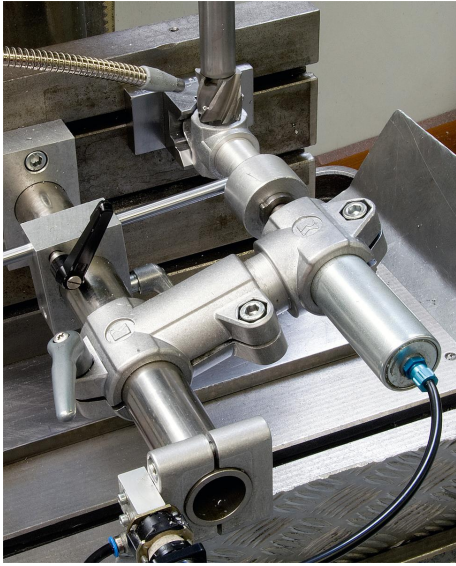

Tube clamps right-angle aluminium

Item description/product images

Description

Material:

Cast aluminium.
Screws and nuts steel.

Version:

Vibratory ground.
Screws and nuts electro zinc-plated.

On request:

Clamping levers for tightening and other diameters.

Accessory:

- Round and square tubes K0493

Tube clamps right-angle aluminium

Item description/product images

Drawings

Overview of items

Tube clamps right-angle, aluminium

Tube clamps right-angle aluminium

Overview of items

Order No.	A	B	C	D	E	G	H	K	L	M	N	P	R	S	T
K0476.530	30,1	30,1	30,1	40	45	40	38	51	80	60	53	25	49	M8x25	M8x15
K0476.540	40,15	40,15	40,15	56	60	56	58	71	116	88	73	35	70	M10x30	M8x10
K0476.550	50,22	50,22	50,22	66	70	66	70	78	136	108	80	40	90	M10x35	M10x15